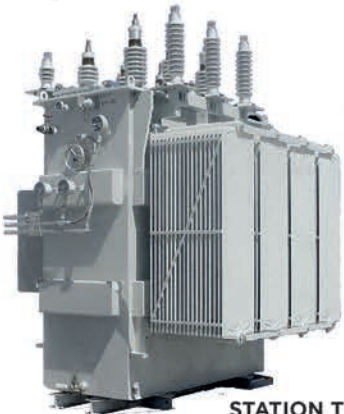

Surplec

MEDIUM AND HIGH VOLTAGE

SAVE TIME AND MONEY WITH
THE LARGEST SURPLUS INVENTORY IN CANADA

NEW / REMANUFACTURED / RECONDITIONED
READY TO GO!

STATION TYPE

PADMOUNT

POLEMOUNT

YOUR CONTACT IN ONTARIO
SAM VALENZANO